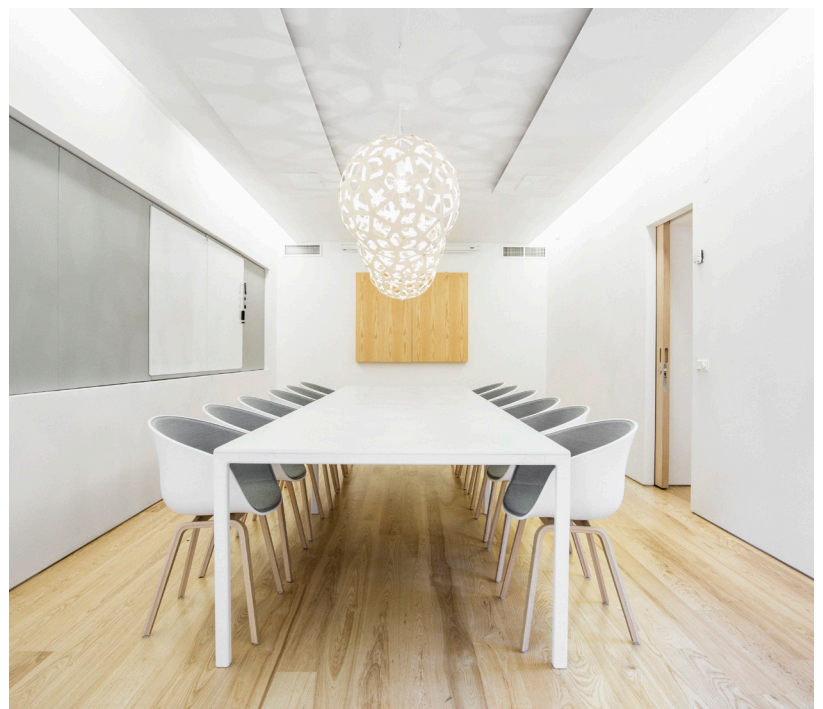

CLASSIC

inspiration