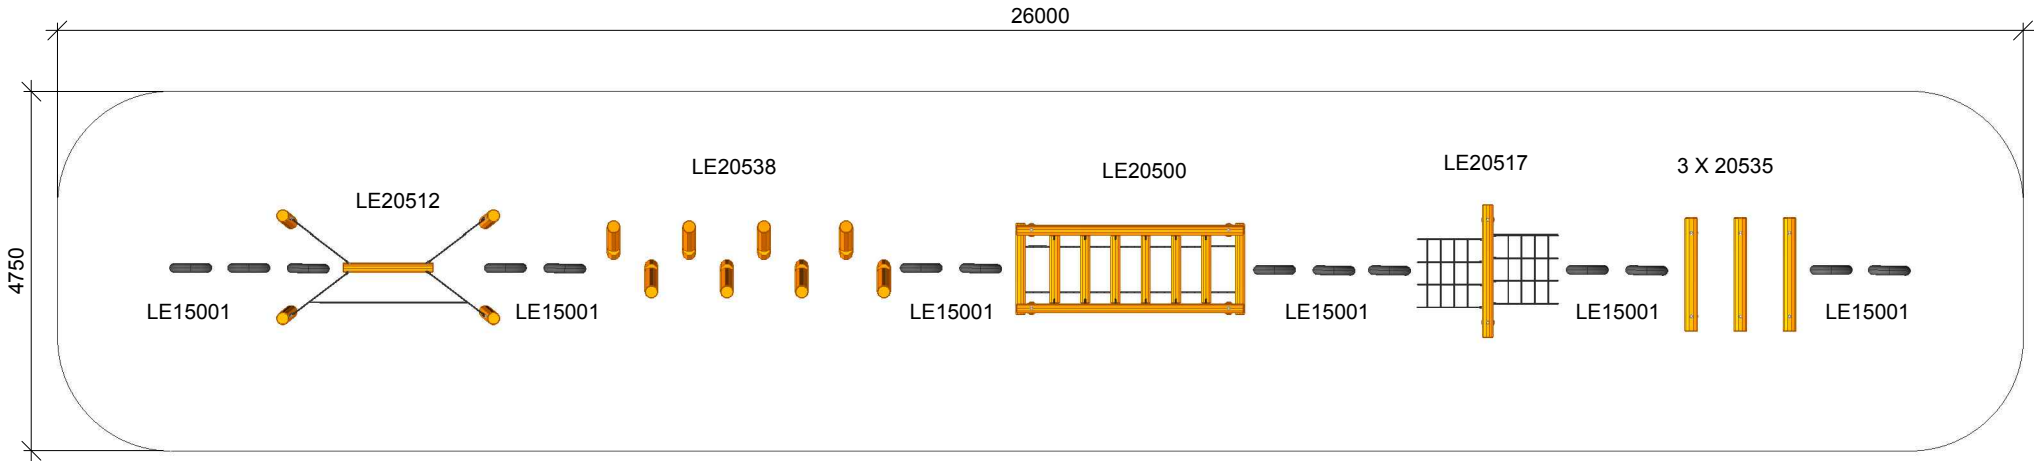

NORLEG	
Robinia motorikbane 8	
LE 20972	
Dato 30.11.2015	REV. -

< 990

≥ EN 1176

1:100

This drawing is the property of NORLEG and pursuant to current legislation may not be copied, transferred to or used by any third party. Should this drawing be used, a fee of 10% of the assumed contract price will be charged.

NORLEG - 3D

Robinia motorikbane 8

LE 20972

Dato 30.11.2015

REV. -