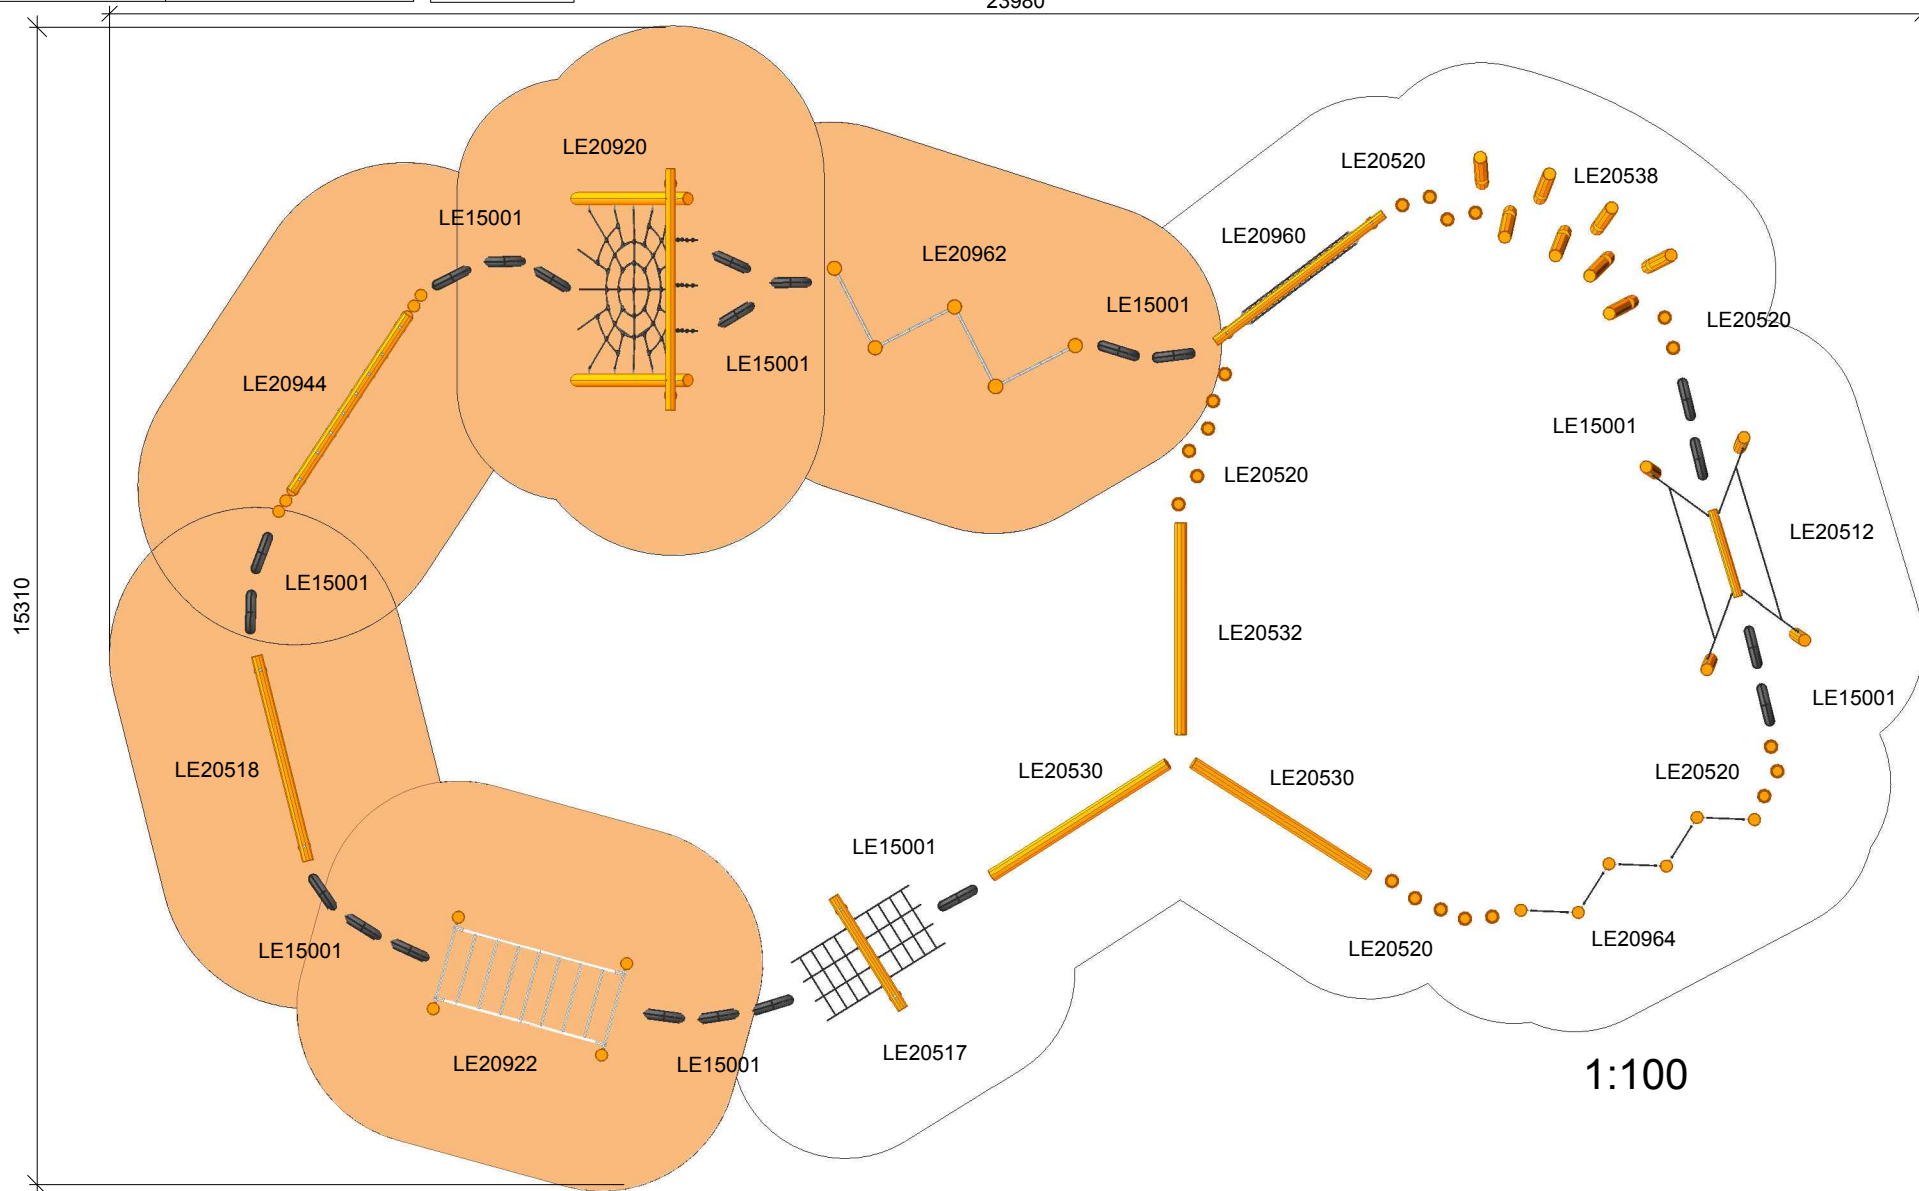

NORLEG	
Robinia motorikbane 4	
LE 20623	
Dato 01.12.2015	REV. -

< 2150

≥ EN 1176

23980

1:100

This drawing is the property of NORLEG and pursuant to current legislation may not be copied, transferred to or used by any third party. Should this drawing be used, a fee of 10% of the assumed contract price will be charged.

NORLEG - 3D

Robinia motorikbane 4

LE 20623

Dato 01.12.2015

REV. -