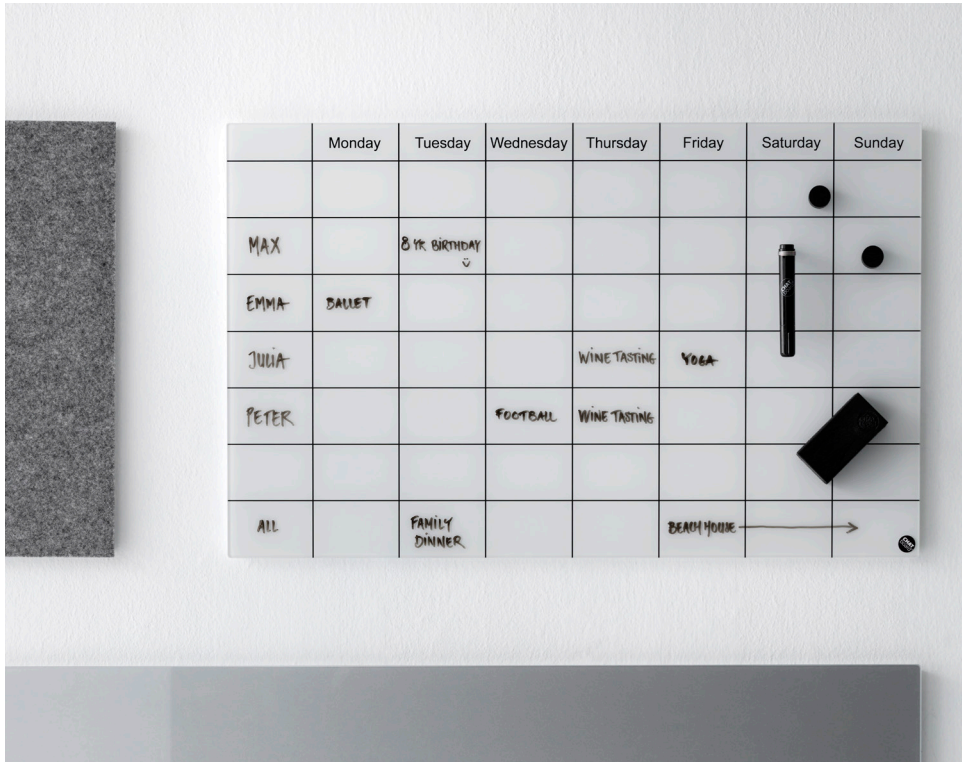

Width

PRODUCT FACTS

- Materials: Tempered safety glass according to highest quality standards
Steel back plate with bent edges
Magnetic
Glass thickness: 4 mm
- Depth to wall: 15-17 mm
- Finish: C-shaped edges, unpolished. 4 mm radius corners
- Colour: 32 standard glass colours
- Size: 4 standard sizes (1 Week Planner and 3 Year Planners)

PACKAGE INCLUDES

- 1 CHAT BOARD® Marker pen (colours Aubergine, Dark Grey, Navy Blue and Black include a white neon marker pen)
- 3 CHAT BOARD® Magnets
- Installation components (screws not included)

January	February	March	April	May	June	July	August	September	October	November	December
1	1	1	1	1	1	1	1	1	1	1	1
2	2	2	2	2	2	2	2	2	2	2	2
3	3	3	3	3	3	3	3	3	3	3	3
4	4	4	4	4	4	4	4	4	4	4	4
5	5	5	5	5	5	5	5	5	5	5	5
6	6	6	6	6	6	6	6	6	6	6	6
7	7	7	7	7	7	7	7	7	7	7	7
8	8	8	8	8	8	8	8	8	8	8	8
9	9	9	9	9	9	9	9	9	9	9	9
10	10	10	10	10	10	10	10	10	10	10	10
11	11	11	11	11	11	11	11	11	11	11	11
12	12	12	12	12	12	12	12	12	12	12	12
13	13	13	13	13	13	13	13	13	13	13	13
14	14	14	14	14	14	14	14	14	14	14	14
15	15	15	15	15	15	15	15	15	15	15	15
16	16	16	16	16	16	16	16	16	16	16	16
17	17	17	17	17	17	17	17	17	17	17	17
18	18	18	18	18	18	18	18	18	18	18	18
19	19	19	19	19	19	19	19	19	19	19	19
20	20	20	20	20	20	20	20	20	20	20	20
21	21	21	21	21	21	21	21	21	21	21	21
22	22	22	22	22	22	22	22	22	22	22	22
23	23	23	23	23	23	23	23	23	23	23	23
24	24	24	24	24	24	24	24	24	24	24	24
25	25	25	25	25	25	25	25	25	25	25	25
26	26	26	26	26	26	26	26	26	26	26	26
27	27	27	27	27	27	27	27	27	27	27	27
28	28	28	28	28	28	28	28	28	28	28	28
29	29	29	29	29	29	29	29	29	29	29	29
30	30	30	30	30	30	30	30	30	30	30	30
31		31		31		31		31		31	