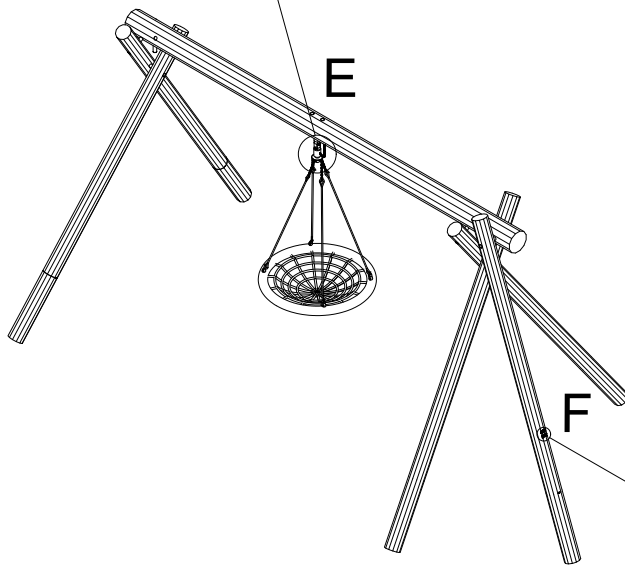

280kg

Parts List

QTY	PART NO	DESCRIP.
1	D11357	Ø240-260x5750mm, assembled
1	LE26112	Swing seat basket Ø1250mm
1	RS00185	Ø160/180-4000mm
2	RS00183	Ø160/180-3800mm
2	RS00184	Ø160/180-4000mm

Parts List		
QTY	PART NO	DESCRIP.
7	LE15108	Ø38 x40mm Spacer
2	LE15258	M16x300mm
5	LE15264	M16x400mm
7	LE16100	M16 nut
14	LE16152	M16 - Ø30 mm
14	LE16556	Ø42/38mm